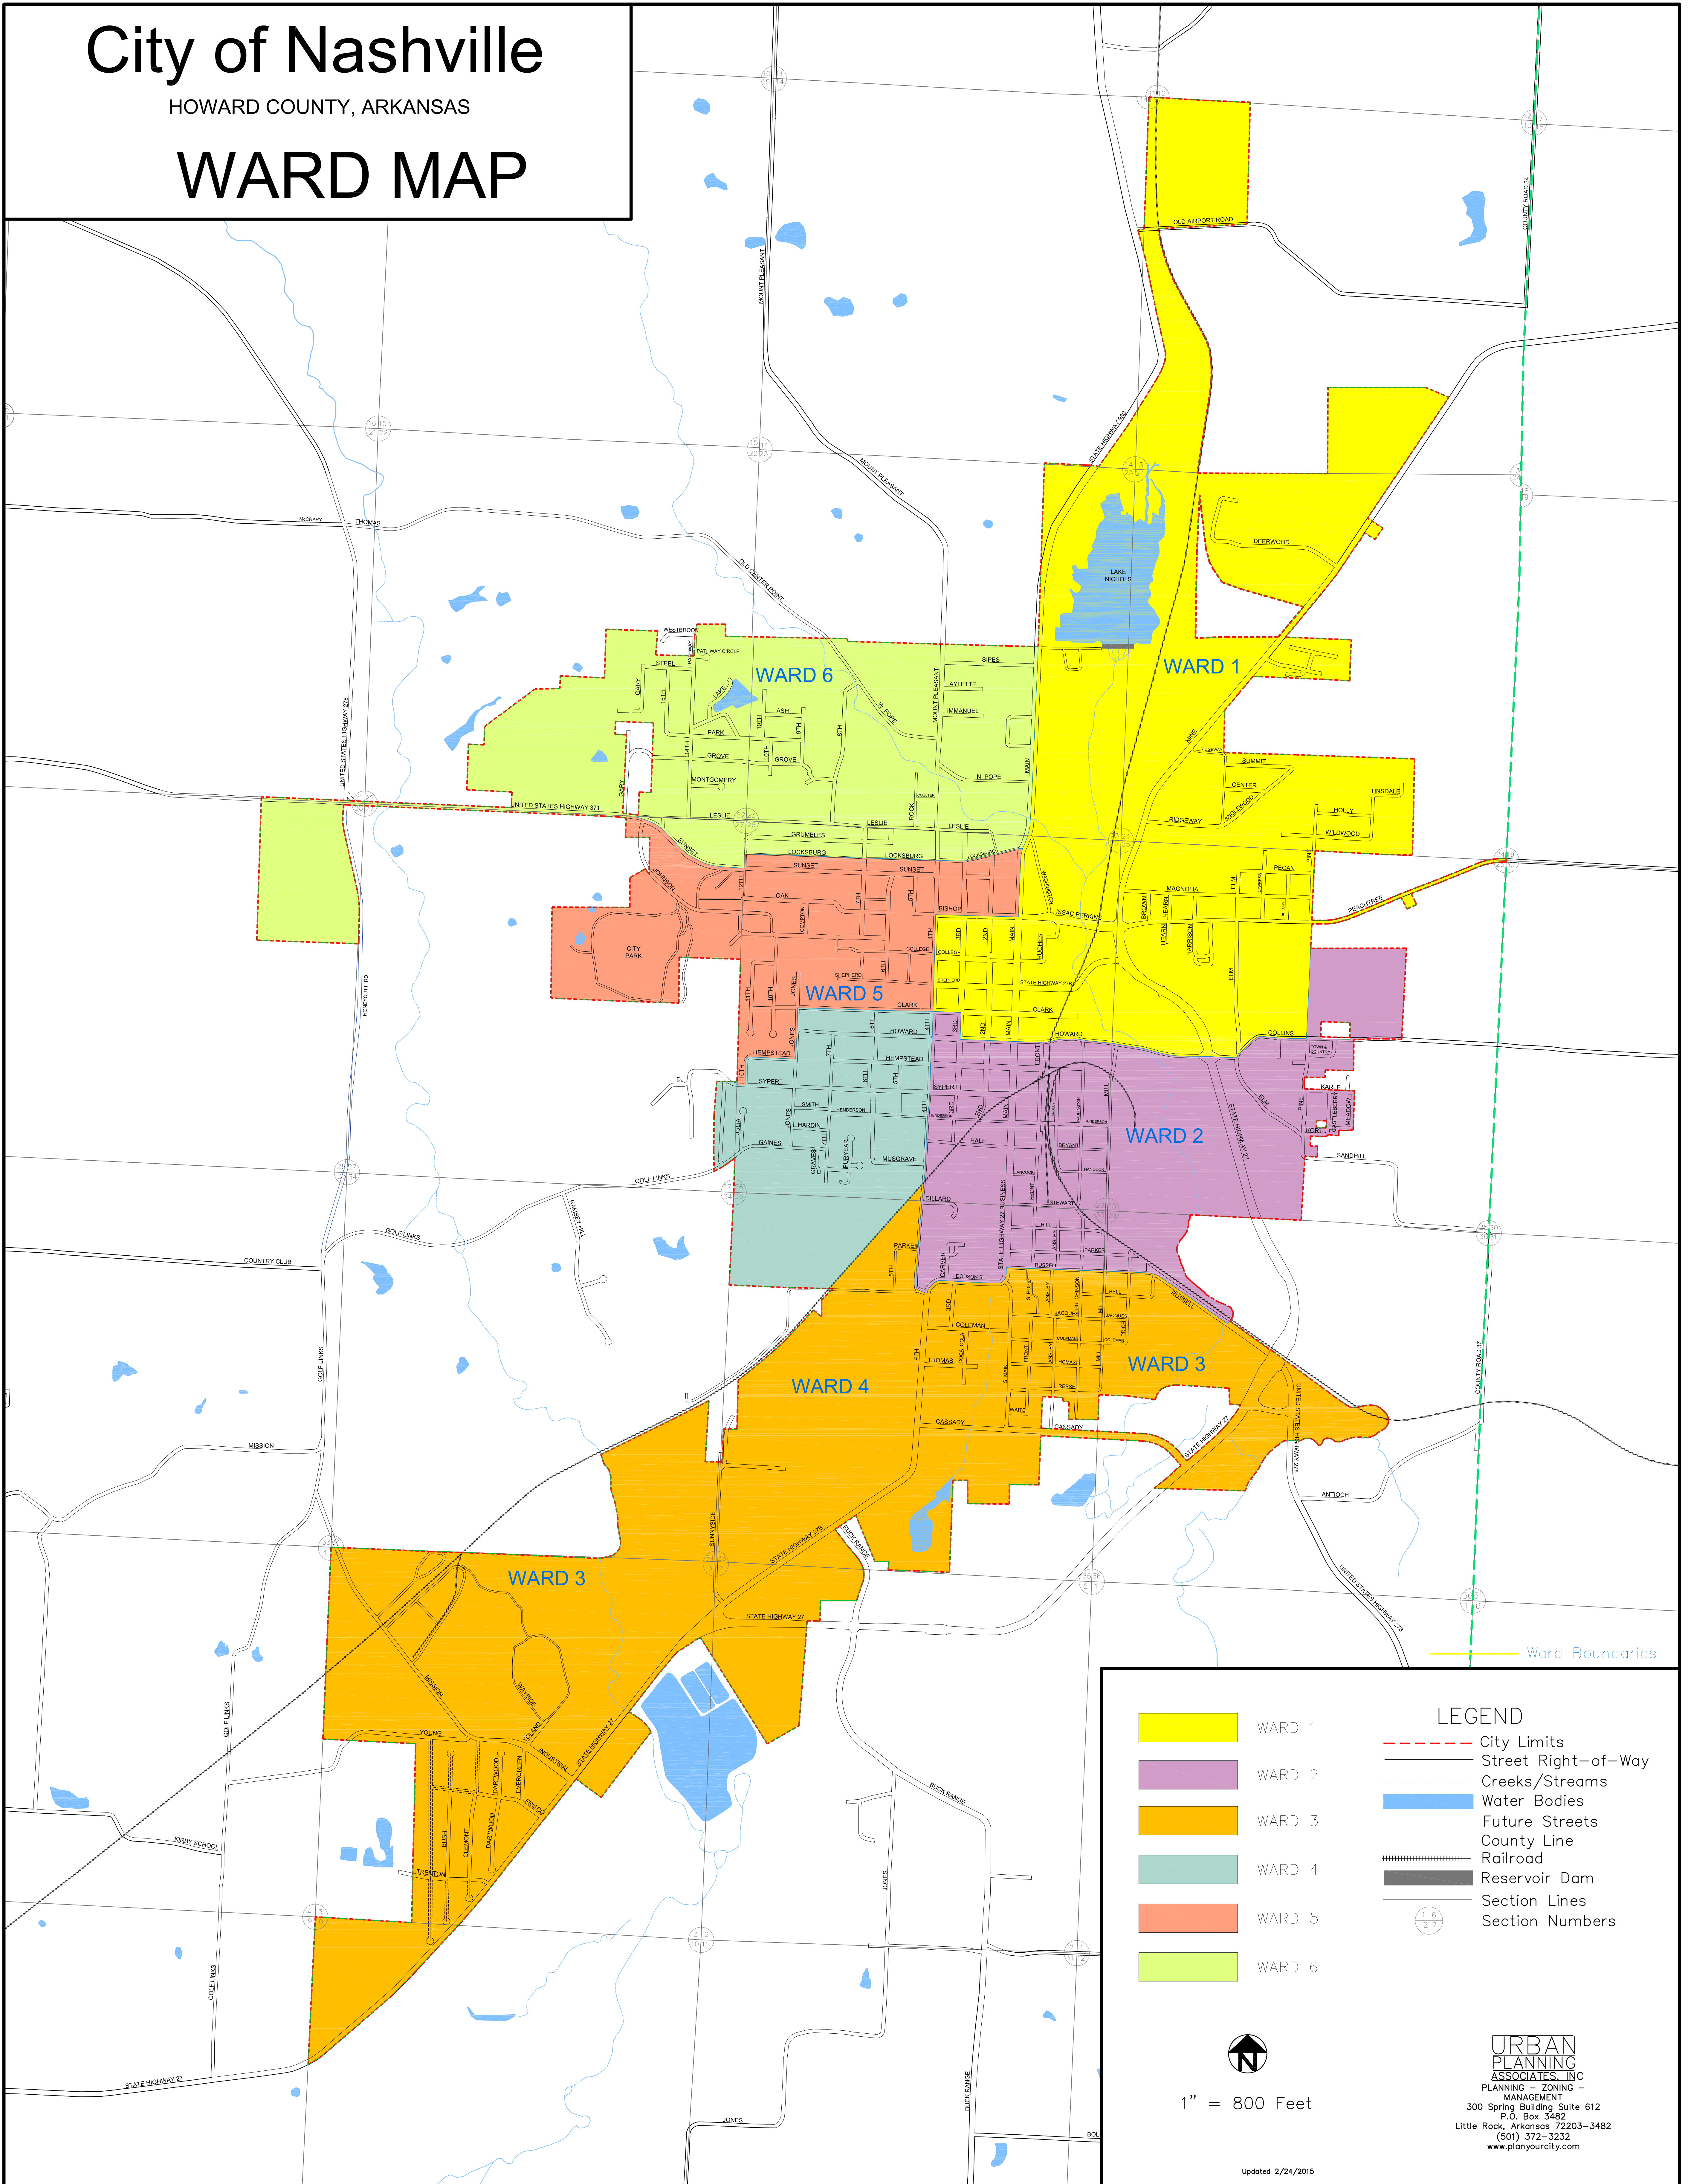

# City of Nashville

HOWARD COUNTY, ARKANSAS

## WARD MAP

- WARD 1
- WARD 2
- WARD 3
- WARD 4
- WARD 5
- WARD 6

- LEGEND**
- City Limits
  - Street Right-of-Way
  - Creeks/Streams
  - Water Bodies
  - Future Streets
  - County Line
  - Railroad
  - Reservoir Dam
  - Section Lines
  - Section Numbers