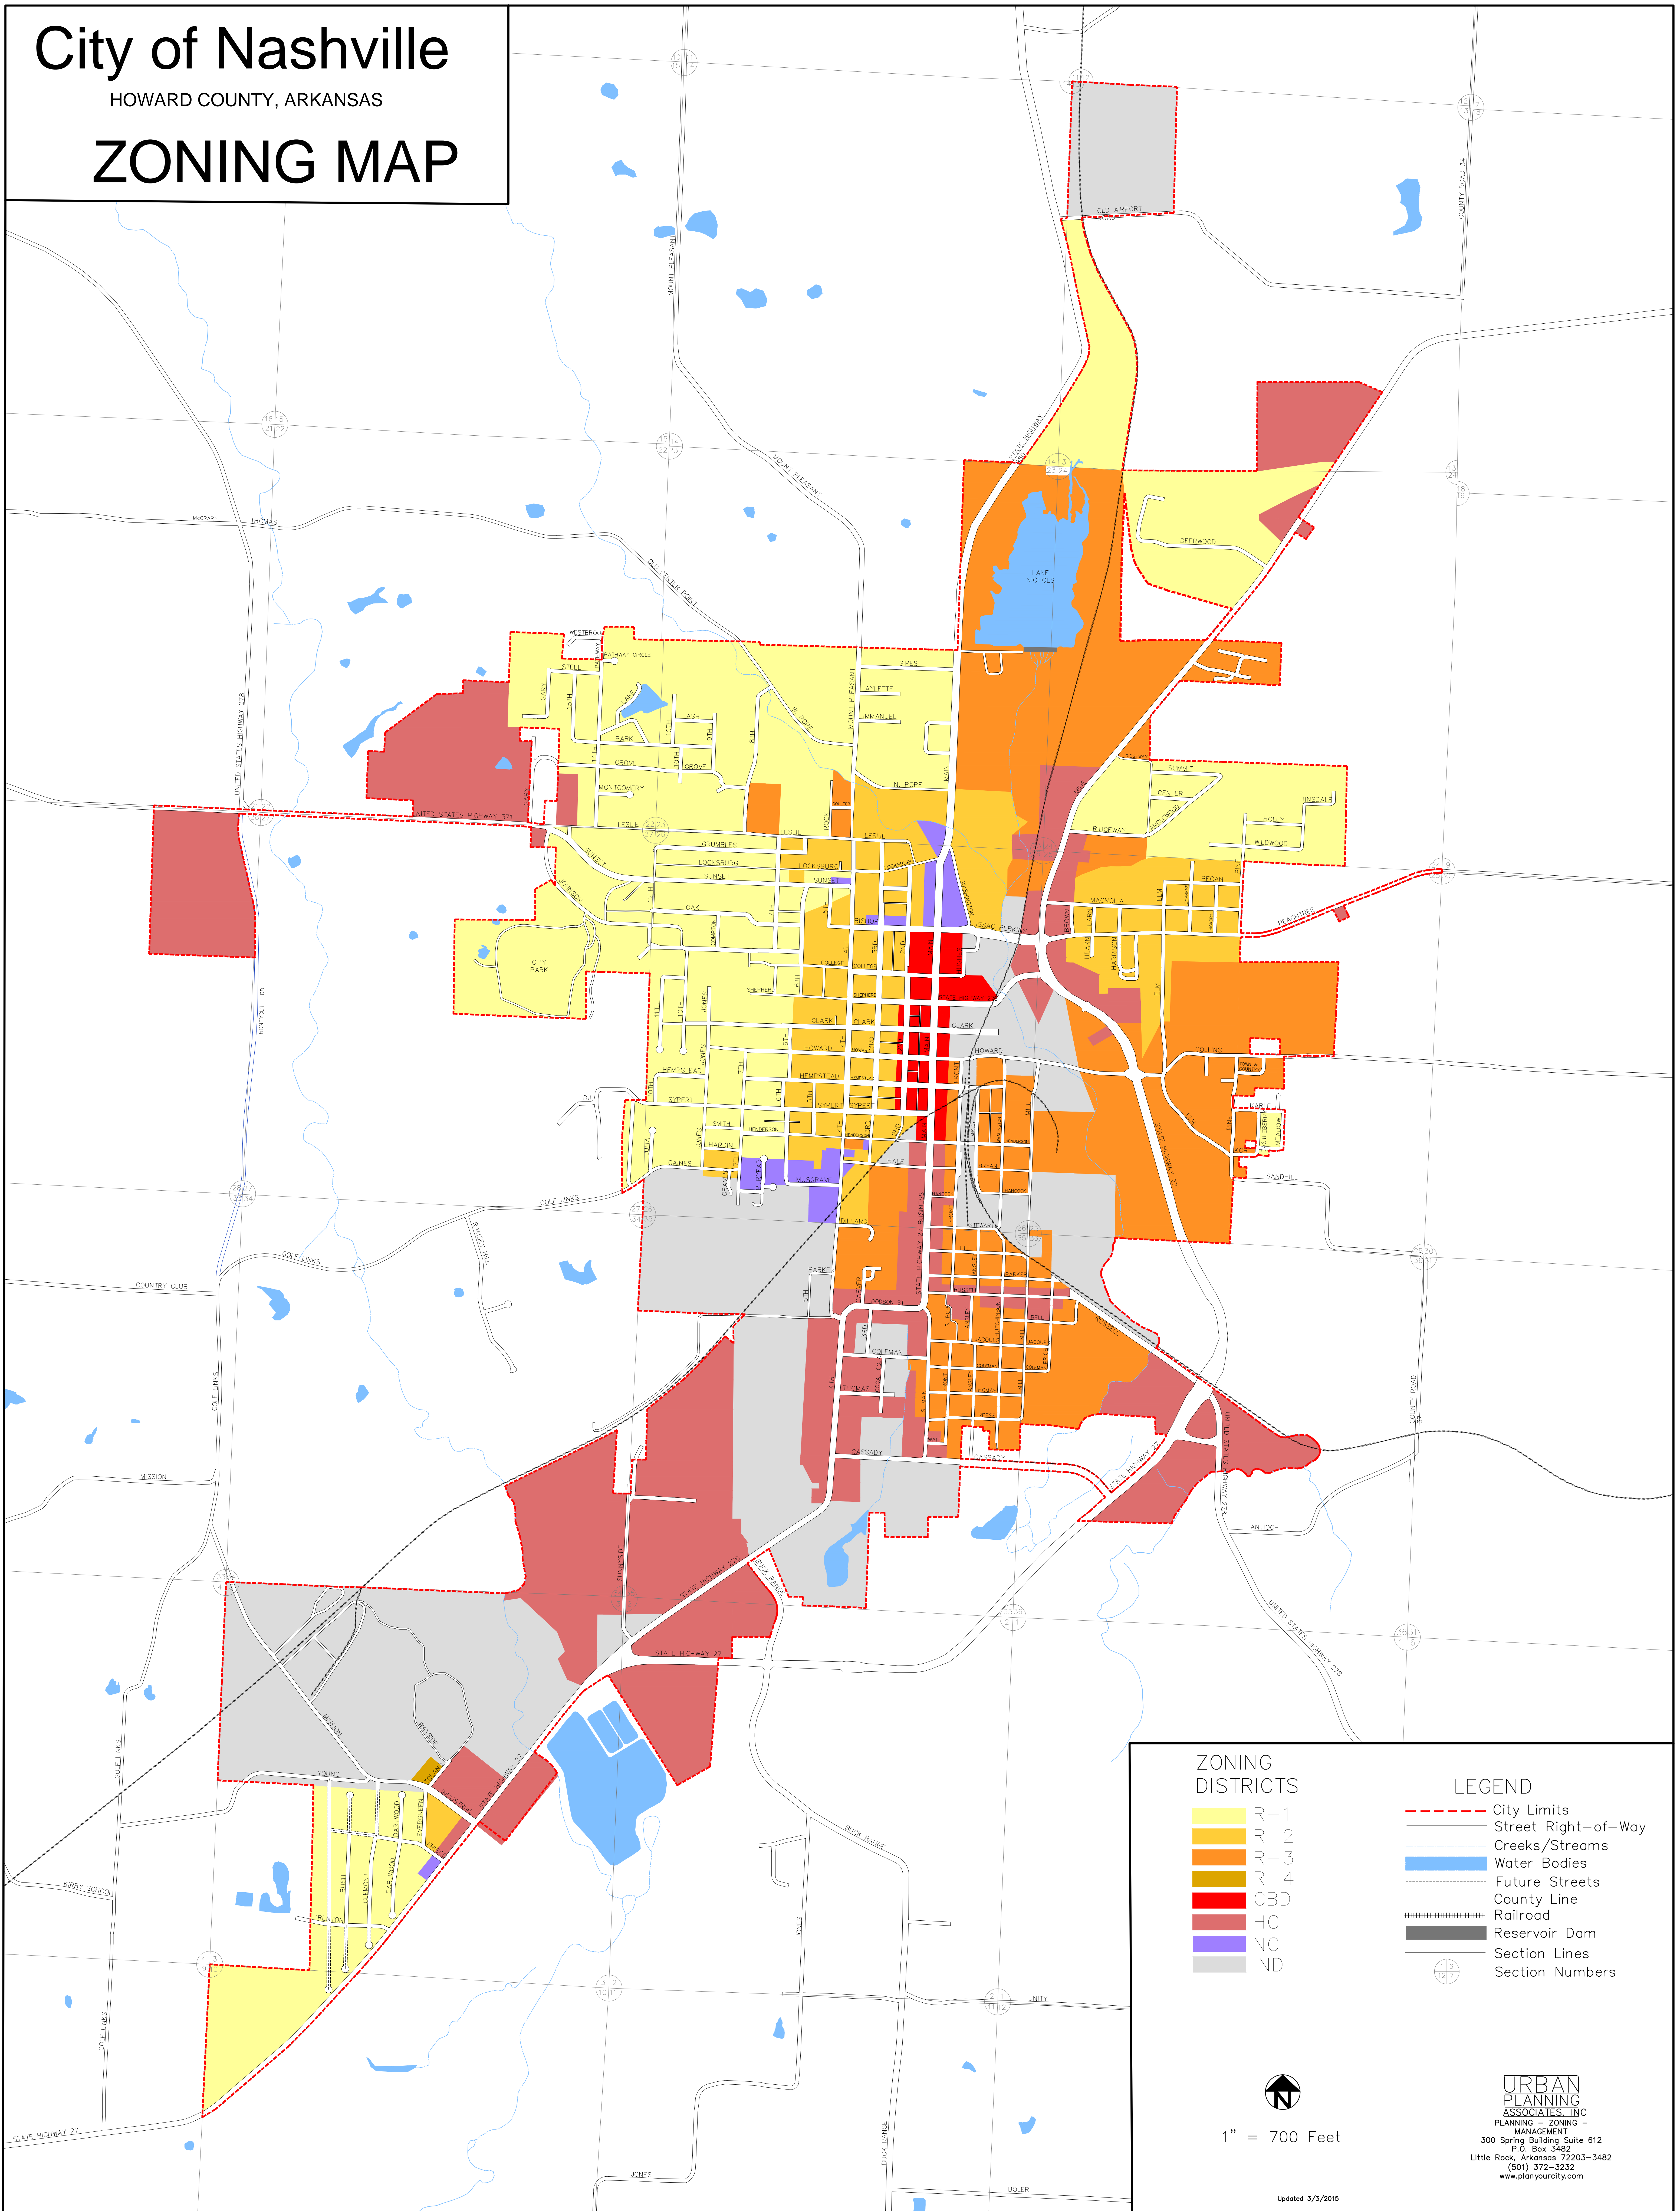

City of Nashville

HOWARD COUNTY, ARKANSAS

ZONING MAP

ZONING DISTRICTS

- R-1
- R-2
- R-3
- R-4
- CBD
- HC
- NC
- IND

LEGEND

- City Limits
- Street Right-of-Way
- Creeks/Streams
- Water Bodies
- Future Streets
- County Line
- Railroad
- Reservoir Dam
- Section Lines
- Section Numbers