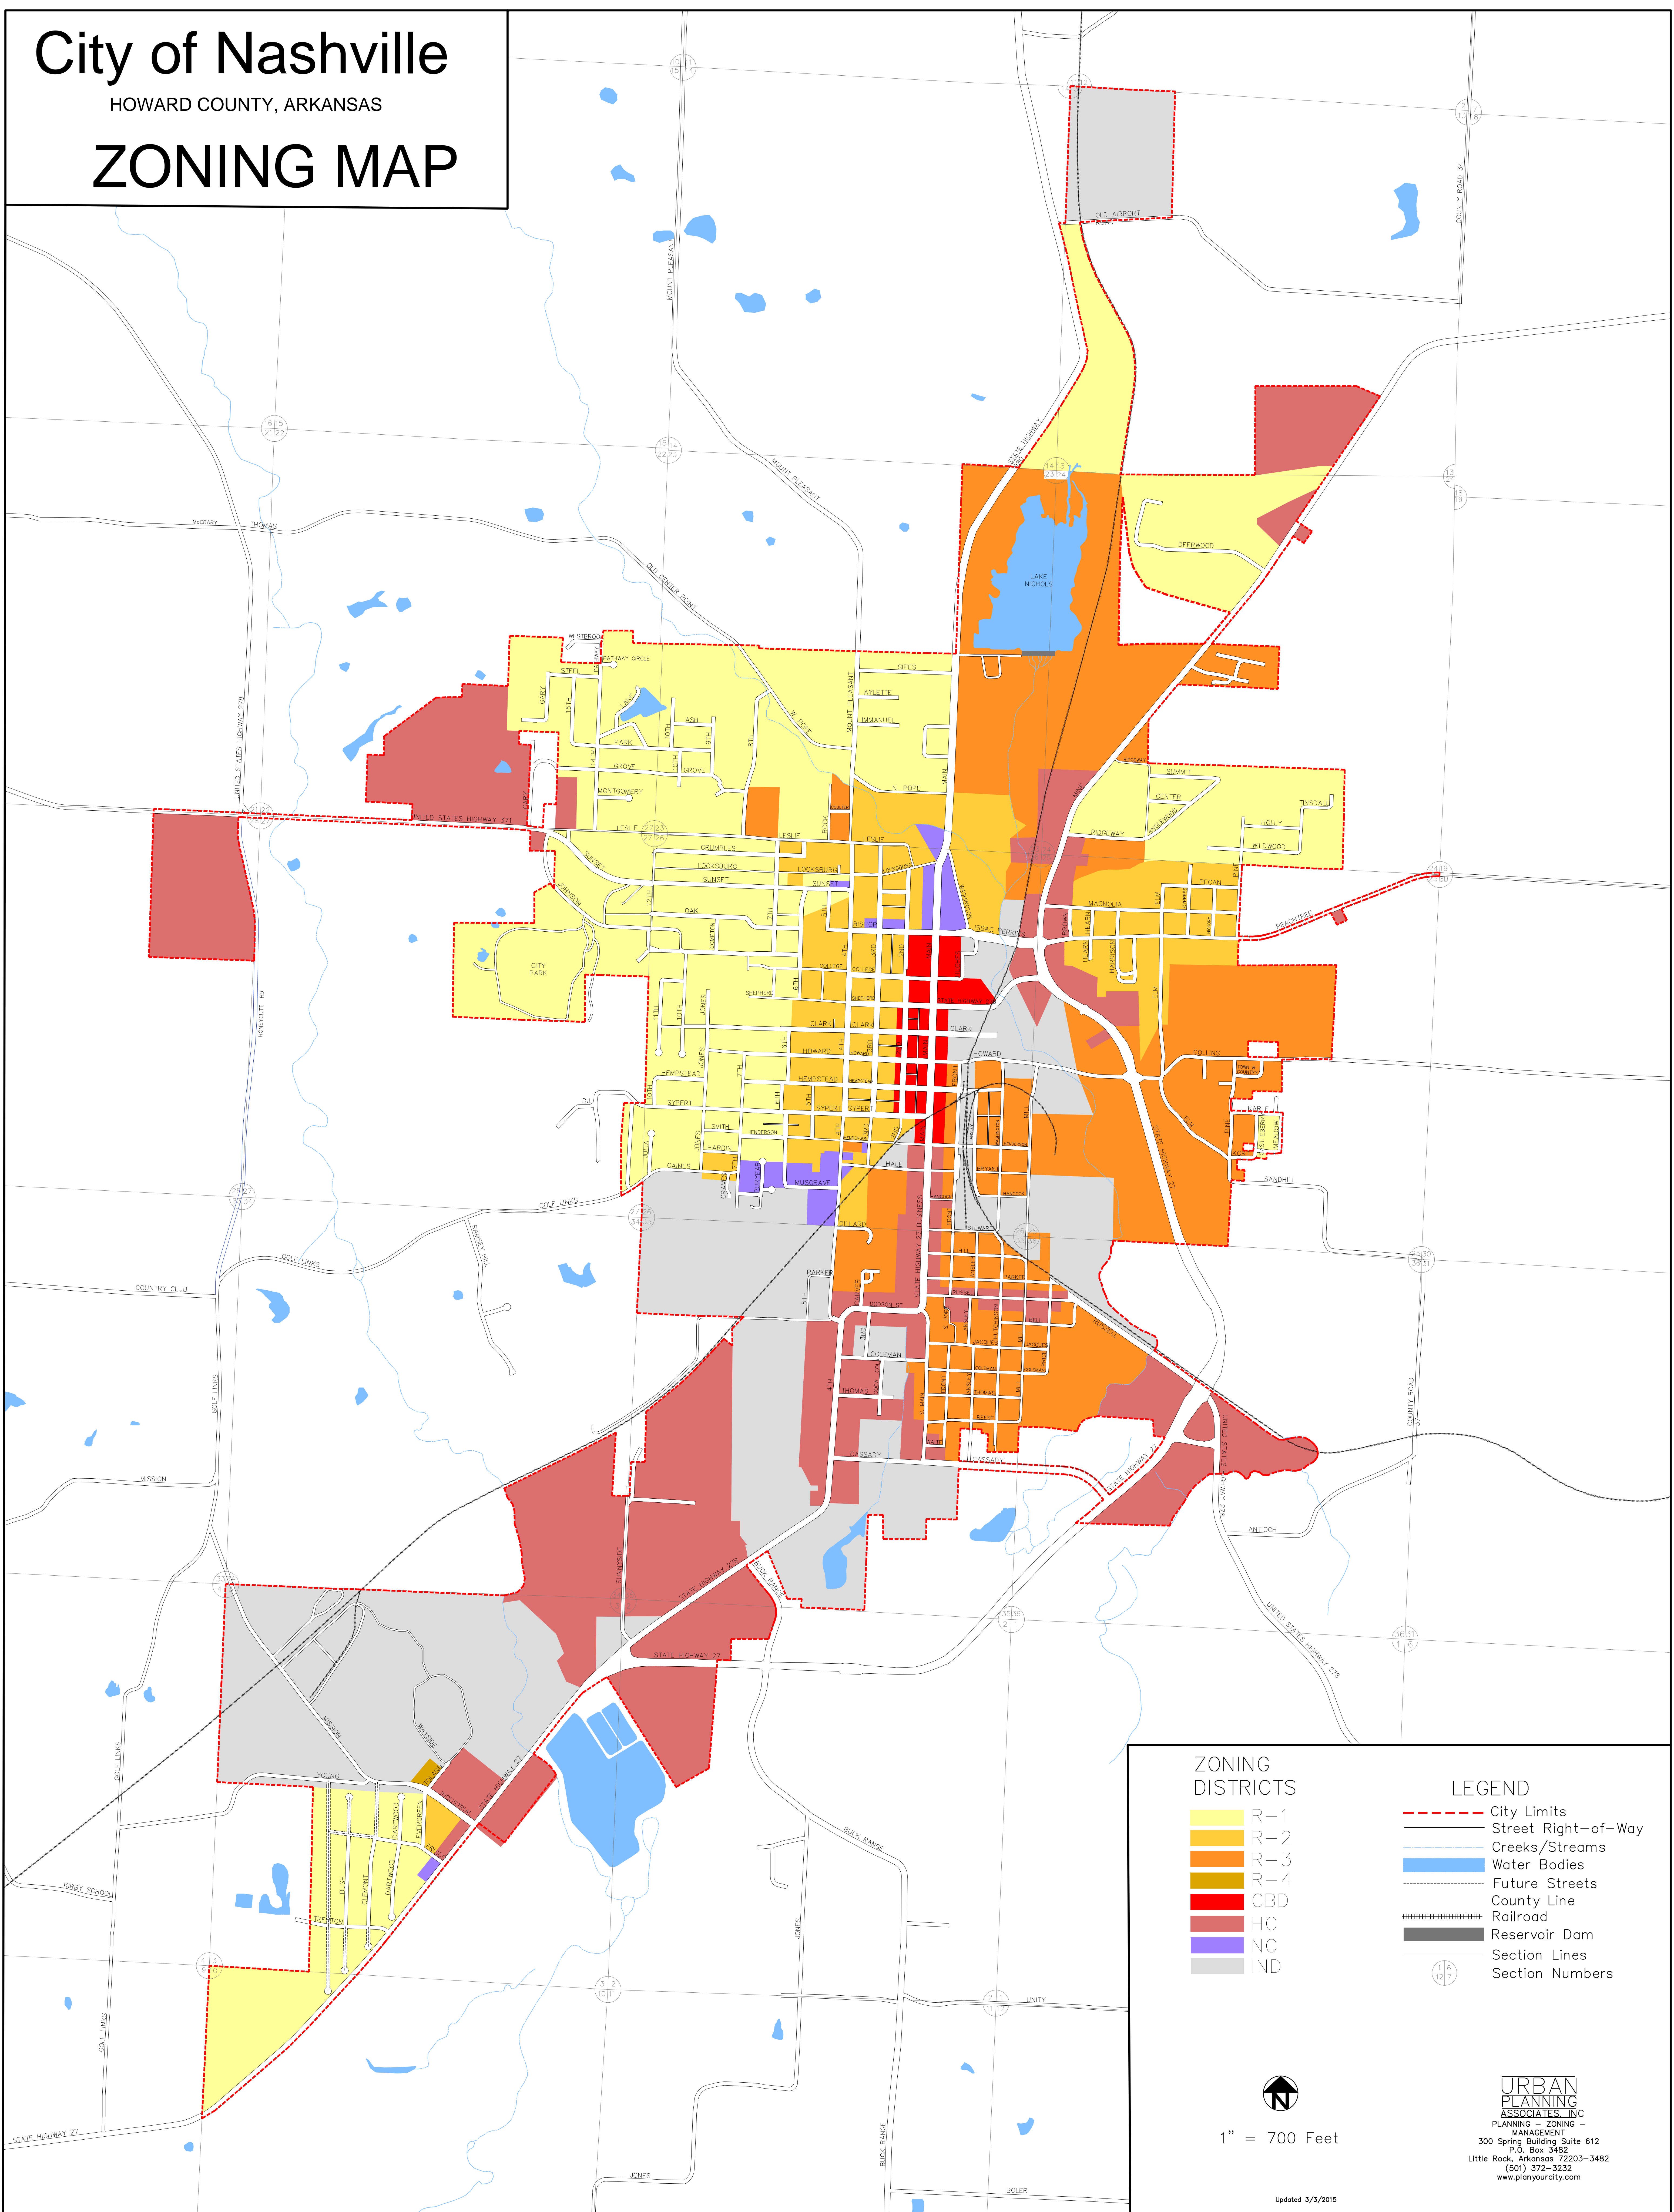

# City of Nashville

HOWARD COUNTY, ARKANSAS

## ZONING MAP

### ZONING DISTRICTS

- R-1
- R-2
- R-3
- R-4
- CBD
- HC
- NC
- IND